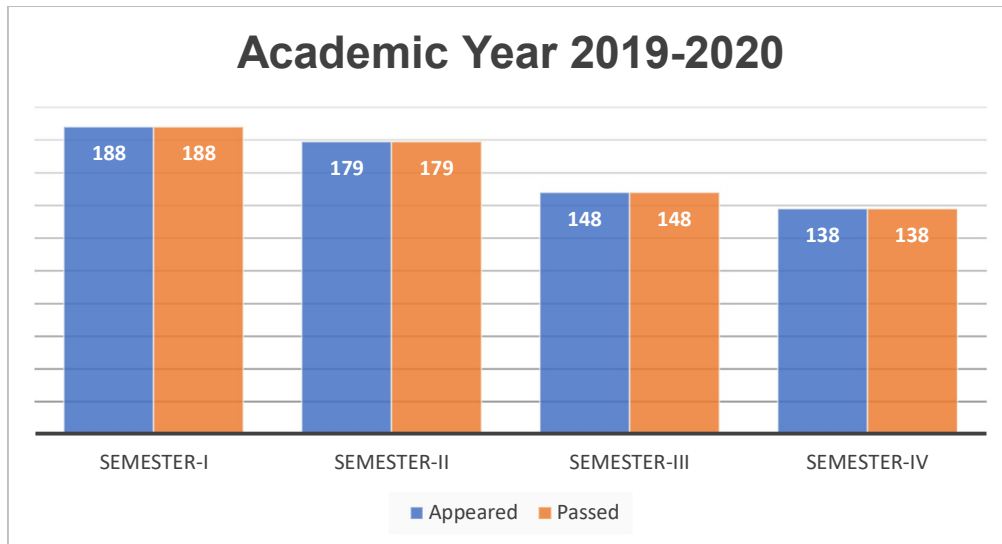

**TELANGANA TRIBAL WELFARE RESIDENTIAL
DEGREE COLLEGE (G): KHAMMAM**

DEPARTMENT OF TELUGU

Result Analysis

Academic Year: 2018-2019.

Sem	Appeared	Passed	Fail	Pass %
Semester-I	149	149	-	100%
Semester-II	148	148	-	100%

Academic Year: 2019-2020.

Sem	Appeared	Passed	Fail	Pass %
Semester-I	188	188		100%
Semester-II	179	179		100%
Semester-III	148	148		100%
Semester-IV	138	138		100%

Academic Year: 2020-2021.

Sem	Appeared	Passed	Fail	Pass %
Semester-I	195	195		100%
Semester-II	192	192		100%
Semester-III	177	177		100%
Semester-IV	174	170	4	98%