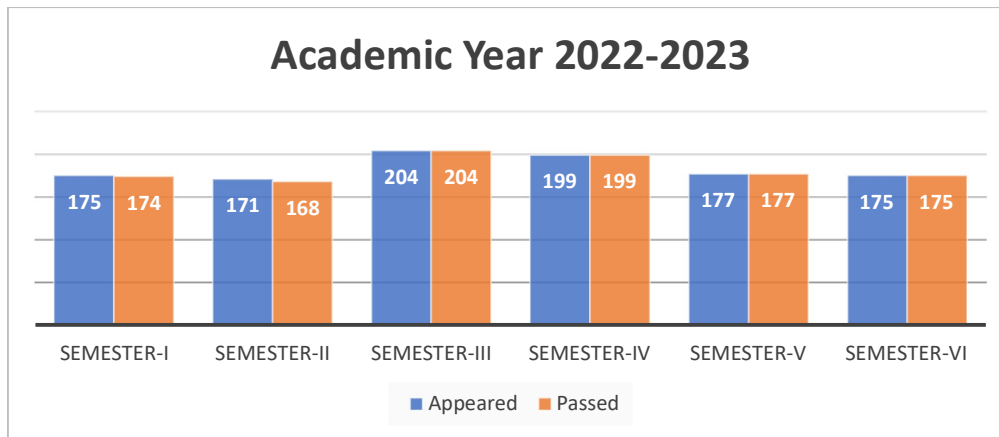

Academic Year: 2022-2023.

Sem	Appeared	Passed	Fail	Pass %
Semester-I	175	174		99%
Semester-II	168	165	3	98%
Semester-III	204	204		100%
Semester-IV	199	199		100%
Semester-V	177	177		100%
Semester-VI	175	175		100%