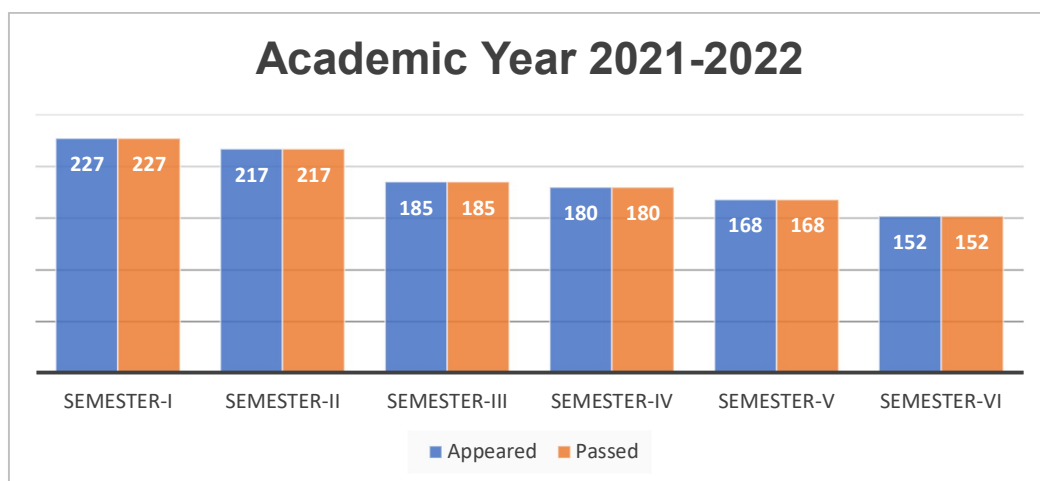

Academic Year: 2019-2020.

Sem	Appeared	Passed	Fail	Pass %
Semester-I	188	188		100%
Semester-II	179	179		100%
Semester-III	148	148		100%
Semester-IV	138	138		100%

Academic Year: 2020-2021.

Sem	Appeared	Passed	Fail	Pass %
Semester-I	195	195		100%
Semester-II	192	192		100%
Semester-III	177	177		100%
Semester-IV	174	170	4	98%

Academic Year: 2021-2022.

Sem	Appeared	Passed	Fail	Pass %
Semester-I	227	227		100%
Semester-II	217	217		100%
Semester-III	185	185		100%
Semester-IV	180	180		100%
Semester-V	168	168		100%
Semester-VI	152	152		100%