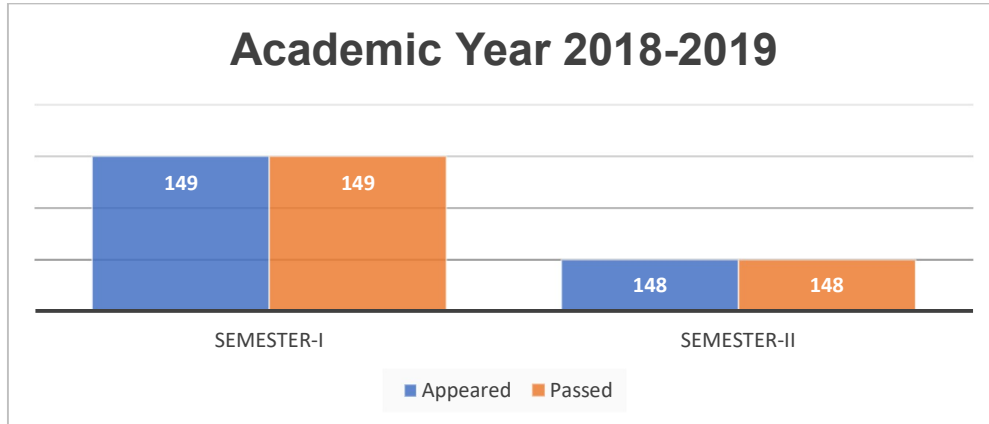

**TELANGANA TRIBAL WELFARE RESIDENTIAL
DEGREE COLLEGE (G): KHAMMAM**

DEPARTMENT OF TELUGU

Result Analysis

Academic Year: 2018-2019.

Sem	Appeared	Passed	Fail	Pass %
Semester-I	149	149	-	100%
Semester-II	148	148	-	100%

Academic Year: 2019-2020.

Sem	Appeared	Passed	Fail	Pass %
Semester-I	188	188		100%
Semester-II	179	179		100%
Semester-III	148	148		100%
Semester-IV	138	138		100%

Academic Year: 2020-2021.

Sem	Appeared	Passed	Fail	Pass %
Semester-I	195	195		100%
Semester-II	192	192		100%
Semester-III	177	177		100%
Semester-IV	174	170	4	98%