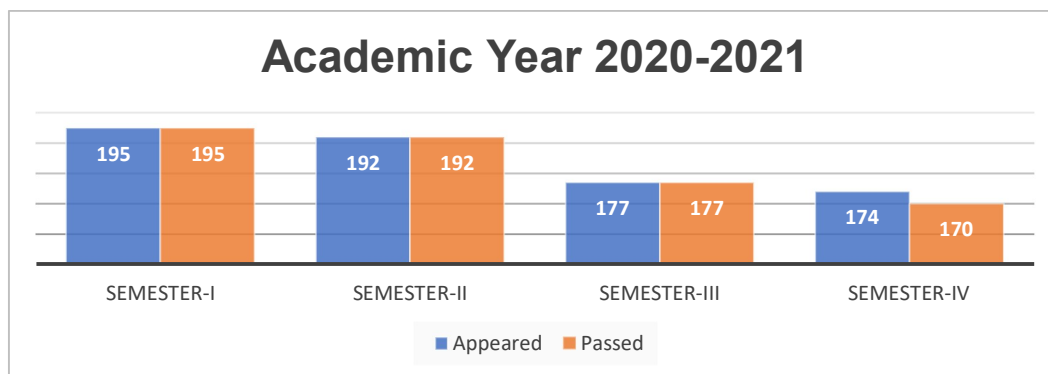

**TELANGANA TRIBAL WELFARE RESIDENTIAL
DEGREE COLLEGE (G): KHAMMAM**

DEPARTMENT OF TELUGU

Result Analysis

Academic Year: 2018-2019.

Sem	Appeared	Passed	Fail	Pass %
Semester-I	149	149	-	100%
Semester-II	148	148	-	100%

Academic Year: 2019-2020.

Sem	Appeared	Passed	Fail	Pass %
Semester-I	188	188		100%
Semester-II	179	179		100%
Semester-III	148	148		100%
Semester-IV	138	138		100%

Academic Year: 2020-2021.

Sem	Appeared	Passed	Fail	Pass %
Semester-I	195	195		100%
Semester-II	192	192		100%
Semester-III	177	177		100%
Semester-IV	174	170	4	98%